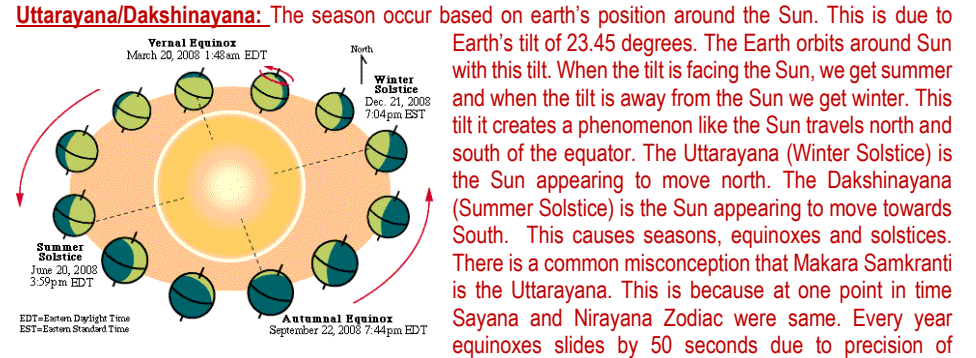

equinoxes, giving birth to Ayanamsha and causing Makara Samkranti to slide further. If you think Makara Samkranti is Uttarayana then as it is sliding it will come in June after 9000 years. All Drigganitha Panchanga makers like mypanchang, Rastriya Panchang, Janmabhumi Panchang, will use the position of the tropical Sun to determine Uttarayana and Dakshinayana. Hence January 14th isn't Uttarayana. Actual Uttarayana occurs on December 21st/22nd of every year. The same for Rutu. Rutus are always observed based on Tropical position of Sun.

About myPanchang.com: myPanchang.com is the leading panchang maker providing the most accurate panchagam for over more than 394 cities all over the world based on highly accurate driga ganitha. Most temples in the world rely on myPanchang.com for accurate Panchang data and festival observance times. For more details please visit <http://www.mypanchang.com>.

Panchangam Data

Festivals & Muhurthas
Calculated by

Advisors

2018 Calendar Acknowledgements
mypanchang.com

Dr. Ramchandra Joisa, Sista Somayajulu
mypanchang.com
World's leading Panchanga Maker

Pandit Mahesh Shastriji
Panchang Ganitha, Panchang Siddhanti
mypanchang.com
Seattle, WA USA