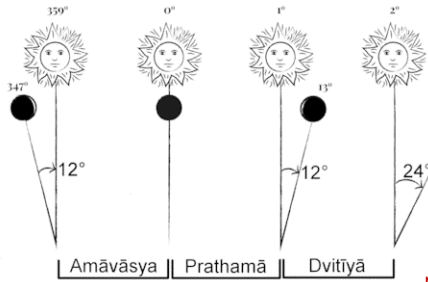

Hindu day changes at the sunrise (not midnight). a Hindu day (Vaar) is from one sunrise to another. The Hindu date or tithi doesn't change at the midnight, and it is not always fixed 24 hours long it can be anything between 19 to 26 hours. Each 12 degrees distance between the Sun and the Moon is Tithi. It can change

anytime during the day. If a tithi ends today at 23:02 it doesn't mean that next tithi will end tomorrow at the same time. It can end at 18:00, 18:09 or 20:27.

Panchangam contains two types of calculations: **Local coordinates like longitude and latitude:** Sunrise, Sunset, Moonrise, Moonset depends on this set. **The Geocentric astronomical positions for the Sun and the Moon.** The tithi, nakshatra, yoga and karana are based on this set of calculations. This astronomical phenomenon happens instantly at the same moment on