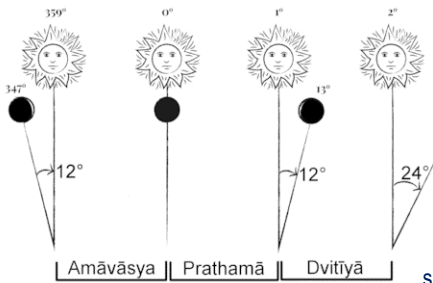

Hindu day changes at the sunrise (not midnight), a Hindu day (Vaar) is from one sunrise to another. The Hindu date or tithi doesn't change at the midnight, and it is not always fixed 24 hours long it can be anything between 19 to 26 hours. Each 12 degrees distance between the Sun and the Moon is Tithi. It can change anytime during the day. If a tithi ends today at 23:02 it doesn't mean that next tithi will end tomorrow at the same time. It can end at 18:00, 18:09 or 20:27.