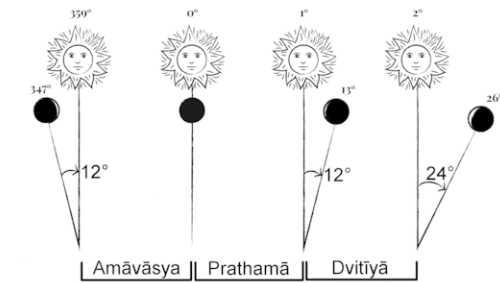

For example: October 17th 2008 the Ashwayuja (Ashwin) Krishna Paksha / Poornimant Kartik Krishna paksha tithi Tritiya ends at 16:39:21 Indian Standard Time, and chaturthi starts. That means at 16:39 hours there is tritiya still prevailing in India. Now on October 17th 2008 in Seattle, WA at the 16:39 hours we won't have tritiya at that time. We already have chaturthi started because Planets keep on moving. 13 hours have passed and the position of sun and moon have changed. So what time Tritiya will end in Seattle? The time difference is 13 hours 30 minutes (with one our day light saving time it gives the difference of 12 hours 30 minutes from IST). So, let's subtract 12 hours 30 minutes from the 16:39:21. That gives us 04:09:21 AM on October 17th. So on October 17th after that time we'll have chaturthi tithi and before we have tritiya. The same way if tithi ends at 8:39 AM on Sept 12 in India it will end at 20:09 PM on Sept 11th in Seattle. The same way Western Australia is 8 hours ahead of GMT and hence the chaturthi will end there at 12:09 PM on Sept 12th. The arth keeps moving. It doesn't wait for tithi or festivals to arrive in your timezone. The sun doesn't rise instantly at the same time all over the world Hence we need to convert the panchanga times to local standard time. After knowing tithi ending times, it's a time to decide festival dates for each region.