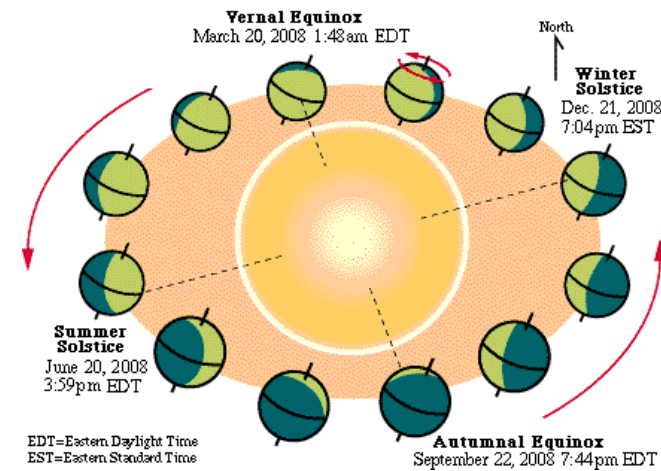

Timings in this calendar are end timings of the Tithi and Nakshatra and for Sun/Moon entering time when it enters a new rashi. If the hour number is greater than 12 it means PM. When the hour number is greater than 23 then it ends on the next English date before sunrise, that means subtract 24 hours from hour to get exact time and take next English date. For example, tithi Amavasya ends at 26:36 on 19th March 2015 it means it ends at 2:36 AM on 20th March.

Uttarayana/Dakshinayana: The season occur based on earth's position around the Sun. This is due to Earth's tilt of 23.45 degrees. The Earth orbits around Sun with this tilt. When the tilt is facing the Sun, we get summer and when the tilt is away from the Sun we get winter. This tilt it creates a phenomenon like the Sun travels north and south of the equator. The Uttarayana (Winter Solstice) is the Sun appearing to move north. The Dakshinayana (Summer Solstice) is the Sun appearing to move towards South. This causes seasons, equinoxes and solstices. There is a common misconception that Makara Samkranti is the Uttarayana. This is because at one point in time Sayana and Nirayana Zodiac were same. Every year equinoxes slides by 50 seconds due to precision of equinoxes, giving birth to Ayanamsha and causing Makara Samkranti to slide further. If you think Makara Samkranti is