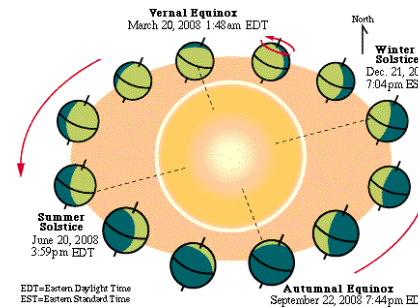

EDT=Eastern Daylight Time
EST=Eastern Standard Time

About myPanchang.com: myPanchang.com is the leading panchang maker providing the most accurate panchangam for over more than 394 cities all over the world based on highly accurate driga ganitha. Most temples in the world rely on myPanchang.com for accurate Panchang data and festival observance times. For more details please visit <http://www.mypanchang.com>.

Panchangam Data

Festivals & Muhurthas Calculated by

Advisors

2019 Calendar Acknowledgements

mypanchang.com

<http://www.mypanchang.com>

Dr. Ramchandra Joisa, Sista Somayajulu

mypanchang.com

World's leading Panchanga Maker

Pandit Mahesh Shastriji

Panchang Ganitha, Panchang Siddhanti

mypanchang.com

Seattle, WA USA