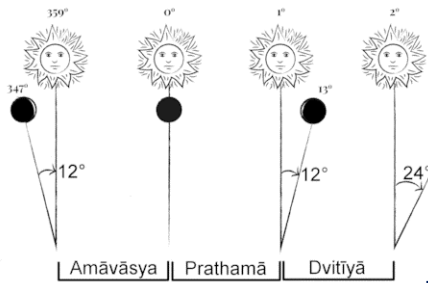

Hindu day changes at the sunrise (not midnight), a Hindu day (Vaar) is from one sunrise to another. The Hindu date or tithi doesn't change at the midnight, and it is not always fixed 24 hours long it can be anything between 19 to 26 hours. Each 12 degrees distance between the Sun and the Moon is Tithi. It can change anytime during the day. If a tithi ends today at 23:02 it doesn't mean that next tithi will end tomorrow at the same time. It can end at 18:00, 18:09 or 20:27.