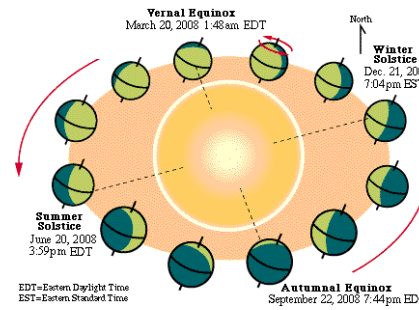

About myPanchang.com: myPanchang.com is the leading panchang maker providing the most accurate panchagam for over more than 394 cities all over the world based on highly accurate driga ganitha. Most temples in the world rely on myPanchang.com for accurate Panchanga data and festival observance times. For more details please visit <http://www.mypanchang.com>.

Panchangam Data

Festivals & Muhurthas
Calculated by

Advisors

2019 Calendar Acknowledgements

mypanchang.com
<http://www.mypanchang.com>

Dr. Ramchandra Joisa, Sista Somayajulu
mypanchang.com
World's leading Panchanga Maker

Pandit Mahesh Shastriji
Panchang Ganitha, Panchang Siddhanti
mypanchang.com
Seattle, WA USA