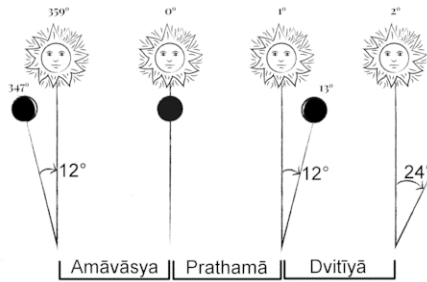

Hindu day changes at the sunrise (not midnight), a Hindu day (Vaar) is from one sunrise to another. The Hindu date or tithi doesn't change at the midnight, and it is not always fixed 24 hours long it can be anything between 19 to 26 hours. Each 12 degrees distance between the Sun and the Moon is Tithi. It can change anytime during the day. If a tithi ends today at 23:02 it doesn't mean that next tithi will end tomorrow at the same time. It can end at 18:00, 18:09 or 20:27.