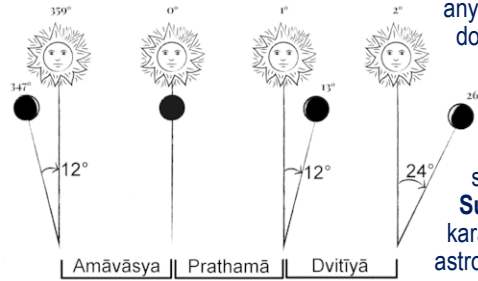

Hindu day changes at the sunrise (not midnight), a Hindu day (Vaar) is from one sunrise to another. The Hindu date or tithi doesn't change at the midnight, and it is not always fixed 24 hours long it can be anything between 19 to 26 hours. Each 12 degrees distance between the Sun and the Moon is Tithi. It can change anytime during the day. If a tithi ends today at 23:02 it doesn't mean that next tithi will end tomorrow at the same time. It can end at 18:00, 18:09 or 20:27.

nakshatra will begin and end at the same time / instance all over the world and we must convert them to our standard time. Indian panchang makers convert this ending times to Indian time. Likewise, we need to convert it to our time zone for America/Canada or other country for that matter.

For example: October 17th 2008 the Ashwayuja (Ashwin) Krishna Paksha / Poornimant Kartik Krishna paksha tithi Tritiya ends at 16:39:21 Indian Standard Time, and chaturthi starts. That means at 16:39 hours there is tritaya still prevailing in India. Now on October 17th 2008 in Seattle, WA at the 16:39 hours we won't have tritaya at that time. We already have chaturthi started because Planets keep on moving. 13 hours have passed and the position of sun and moon have changed. So what time Tritiya will end in Seattle? The time difference is 13 hours 30 minutes (with one our day light saving time it gives the difference of 12 hours 30 minutes from IST). So, let's subtract 12 hours 30 minutes from the 16:39:21. That gives us 04:09:21 AM on October 17th. So on October 17th after that time we'll have chaturthi tithi and before we have tritaya. The same way if tithi ends at 8:39 AM on Sept 12 in India it will end at 20:09 PM on Sept 11th in Seattle. The same way Western Australia is 8 hours ahead of GMT and hence the chaturthi will end there at 12:09 PM on Sept 12th. The earth keeps moving. It doesn't wait for tithi or festivals to arrive in your timezone. The sun doesn't rise instantly at the same time all over the world Hence we need to convert the panchanga times to local standard time. After knowing tithi ending times, it's a time to decide festival dates for each region.

How festivals are determined? The sankathara chaturthi the chaturthi tithi must be prevailing during the moonrise time. Sankathara Chaturthi/Karwa Chauth is celebrated when Chaturthi prevails during moon rise time Moonrise in New Delhi on a given date is at 19:36 and in West Bengal, Kolkatta is at 19:25 PM. Now tritaya ends at 19:32 PM IST. So Kolkatta will celebrate karwa chauth/sankathara chaturthi on the next day where as people in New Delhi will celebrate on the same day.

Timings in this calendar are end timings of the Tithi and Nakshatra and for Sun/Moon entering time when it enters a new rashi. If the hour number is greater than 12 it means PM. When the hour number is greater than 23 then it ends on the next English date before sunrise, that means subtract 24 hours from hour to get exact time and take next English date. For example, tithi Amavasya ends at 26:36 on 19th March 2015 it means it ends at 2:36 AM on 20th March.