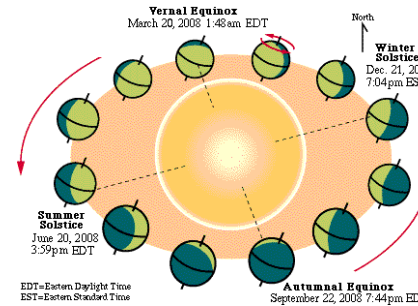

EDT=Eastern Daylight Time
EST=Eastern Standard Time

About myPanchang.com: myPanchang.com is the leading panchang maker providing the most accurate panchangam for over more than 394 cities all over the world based on highly accurate driga ganitha. Most temples in the world rely on myPanchang.com for accurate Panchang data and festival observance times. For more details please visit <http://www.mypanchang.com>.

Panchangam Data

Festivals & Muhurthas
Calculated by

Advisors

2018 Calendar Acknowledgements

mypanchang.com

<http://www.mypanchang.com>

Pandit Mahesh Shastriji

Panchang Ganitha, Panchang Siddhanti

mypanchang.com

Seattle, WA USA

Dr. Ramchandra Joisa, Sistla Somayajulu

mypanchang.com

World's leading Panchanga Maker