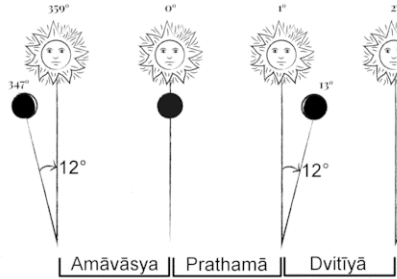

Hindu day changes at the sunrise (not midnight), a Hindu day (Vaar) is from one sunrise to another. The Hindu date or tithi doesn't change at the midnight, and it is not always fixed 24 hours long it can be anything between 19 to 26 hours. Each 12 degrees distance between the Sun and the Moon is Tithi. It can change anytime during the day. If a tithi ends today at 23:02 it doesn't mean that next tithi will end tomorrow at the same time. It can end at 18:00, 18:09 or 20:27.