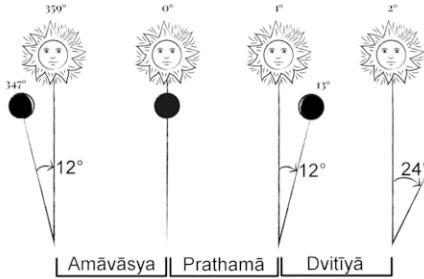

Hindu day changes at the sunrise (not midnight), a Hindu day (Vaar) is from one sunrise to another. The Hindu date or tithi doesn't change at the midnight, and it is not always fixed 24 hours long it can be anything between 19 to 26 hours. Each 12 degrees distance between the Sun and the Moon is Tithi. Panchangam contains two types of calculations: **Local coordinates like longitude and latitude:** Sunrise, Sunset, Moonrise, Moonset depends on this set. **The Geocentric astronomical positions for the Sun and the Moon.** The tithi, nakshatra, yoga and karana are based on this set of calculations. This astronomical phenomenon happens instantly at the same moment on the earth everywhere, and hence thithis, nakshatra will begin and end at the same time / instance all over the world and we must convert them to our standard time. Indian panchang makers convert this ending times to Indian time. Likewise, we need to covert it to our time zone for America/Canada or other country for that matter.