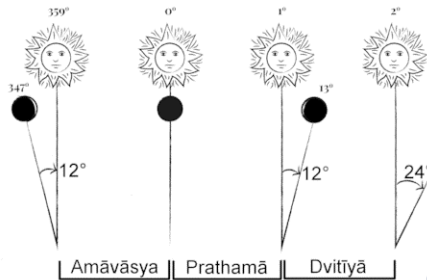

Hindu day changes at the sunrise (not midnight), a Hindu day (Vaar) is from one sunrise to another. The Hindu date or tithi doesn't change at the midnight, and it is not always fixed 24 hours long it can be anything between 19 to 26 hours. Each 12 degrees distance between the Sun and the Moon is Tithi.

Panchangam contains two types of calculations: **Local coordinates like longitude and latitude:** Sunrise, Sunset, Moonrise, Moonset depends on this set. **The Geocentric astronomical positions for the Sun and the Moon.** The tithi, nakshatra, yoga and karana are based on this set of calculations. This astronomical phenomenon happens instantly at the same moment on the earth everywhere, and hence thithis, nakshatra will begin and end at the same time / instance all over the world and we must convert them to our standard time. Indian panchang makers convert this ending times to Indian time. Likewise, we need to convert it to our time zone for America/Canada or other country for that matter.