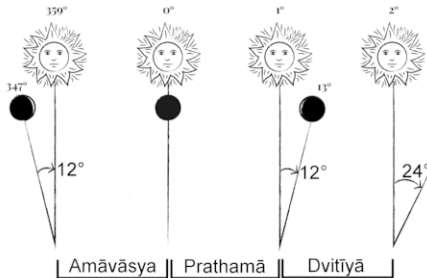

Hindu day changes at the sunrise (not midnight), a Hindu day (Vaar) is from one sunrise to another. The Hindu date or tithi doesn't change at the midnight,and it is not always fixed 24 hours long it can be anything between 19 to 26 hours. Each 12 degrees distance between the Sun and the Moon is Tithi. Panchangam contains two types of calculations: **Local coordinates like longitude and latitude:** Sunrise,Sunset,Moonrise,Moonset depends on this set.