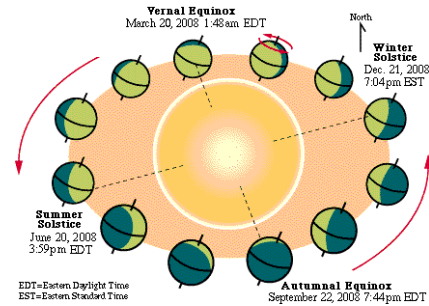

About myPanchang.com: myPanchang.com is the leading panchang maker providing the most accurate panchagam for over more than 394 cities all over the world based on highly accurate driga ganitha. Most temples in the world rely on myPanchang.com for accurate Panchang data and festival observance times. For more details please visit <http://www.mypanchang.com>.

Panchangam Data

Festivals & Muhurthas Calculated by

Advisors

2020 Calendar Acknowledgements

mypanchang.com

<http://www.mypanchang.com>

Dr. Ramchandra Joisa,Sistla Somayajulu

mypanchang.com

World's leading Panchanga Maker

Pandit Mahesh Shastriji
Panchang Ganitha,Panchang Siddhanti
mypanchang.com
Seattle,WA USA