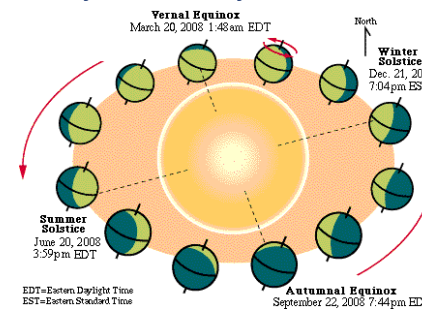

tilt of 23.45 degrees. The Earth orbits around Sun with this tilt. When the tilt is facing the Sun, we get summer and when the tilt is away from the Sun we get winter. This tilt it creates a phenomenon like the Sun travels north and south of the equator. The Uttarayana (Winter Solstice) is the Sun appearing to move north. The Dakshinayana (Summer Solstice) is the Sun appearing to move towards South. This causes seasons, equinoxes and solstices. There is a common misconception that Makara Samkranti is the Uttarayana. This is because at one point in time Sayana and Nirayana Zodiac were same. Every year equinoxes slides by 50 seconds due to precision of equinoxes, giving birth to Ayanamsha and causing Makara Samkranti to slide further. If you think Makara Samkranti is uttarayana then as it is sliding it will come in June after 9000 years. All Drigganitha Panchanga makers like mypanchang, Rastriya Panchang, Janmabhumi Panchang, will use the position of the tropical Sun to determine Uttarayana and Dakshinayana. Hence January 14th isn't Uttarayana. Actual Uttarayana occurs on December 21st/22nd of every year. The same for Ritu. Ritus are always observed based on Tropical position of Sun.

About myPanchang.com: myPanchang.com is the leading panchang maker providing the most accurate panchangam for over more than 394 cities all over the world based on highly accurate driga ganitha. Most temples in the world rely on myPanchang.com for accurate Panchang data and festival observance times. For more details please visit <http://www.mypanchang.com>.

Panchangam Data

Festivals & Muhurthas
Calculated by

Advisors

2020 Calendar Acknowledgements

mypanchang.com

Dr. Ramchandra Joisa, Sista Somayajulu

mypanchang.com

World's leading Panchanga Maker

Pandit Mahesh Shastriji

Panchang Ganitha, Panchang Siddhanti

mypanchang.com

Seattle, WA USA