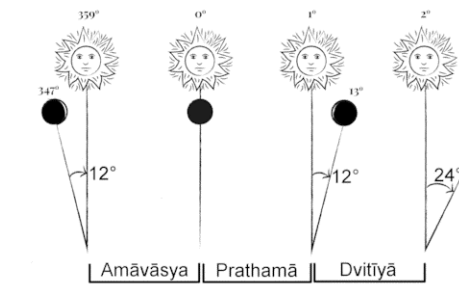

After calculating tithi and nakshatra endtimes per local timezone, the rules used to determine festivals. The local factors like like Sunrise, Sunset, Moonrise, and Moonset are used along with Tithi to determine festivals. Hence, sometimes festivals may appear on the same day as India or a day before in the countries west of India. The countries east of India the festival may appear on the same date as India or a day later.

Hindu day changes at the sunrise (not midnight), a Hindu day (Vaar) is from one sunrise to another. The Hindu date or tithi doesn't change at the midnight, and it is not always fixed 24 hours long it can be anything between 19 to 26 hours. Each 12 degrees distance between the Sun and the Moon is Tithi. It can change anytime during the day. If a tithi ends today at 23:02 it doesn't mean that next tithi will end tomorrow at the same time. It can end at 18:00, 18:09 or 20:27.

Panchangam contains two types of calculations: **Local coordinates like longitude and latitude:** Sunrise, Sunset, Moonrise, Moonset depends on this set. **The Geocentric astronomical positions for the Sun and the Moon.** The tithi, nakshatra, yoga and karana are based on this set of calculations. This astronomical phenomenon happens instantly at the same moment on the earth everywhere, and hence thithis, nakshatra will begin and

end at the same time / instance all over the world and we must convert them to our standard time. Indian panchang makers convert this ending times to Indian time. Likewise, we need to convert it to our time zone for America/Canada or other country for that matter.

How festivals are determined? The sankathara chaturthi the chaturthi tithi must be prevailing during the moonrise time. Sankathara Chaturthi/Karwa Chauth is celebrated when Chaturthi prevails during moon rise time Moonrise in New Delhi on a given date is at 19:36 and in West Bengal, Kolkatta is at 19:25 PM. Now tritaya ends at 19:32 PM IST. So Kolkatta will celebrate karwa chauth/sankathara chaturthi on the next day whereas people in New Delhi will celebrate on the same day.

Timings in this calendar are end timings of the Tithi and Nakshatra and for Sun/Moon entering time when it enters a new rashi. If the hour number is greater than 12 it means PM. When the hour number is greater than 23 then it ends on the next English date before sunrise, that means subtract 24 hours from hour to get exact time and take next English date. For example, tithi Amavasya ends at 26:36 on 19th March 2015 it means it ends at 2:36 AM on 20th March.

Uttarayana/Dakshinayana: The season occur based on earth's position around the Sun. This is due to Earth's