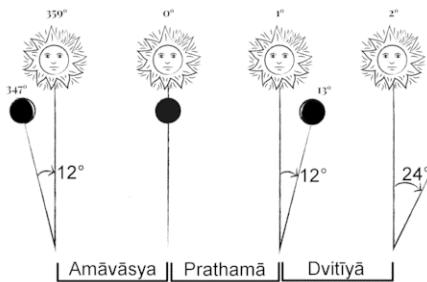

Hindu day changes at the sunrise (not midnight), a Hindu day (Vaar) is from one sunrise to another. The Hindu date or tithi doesn't change at the midnight, and it is not always fixed 24 hours long it can be anything between 19 to 26 hours. Each 12 degrees distance between the Sun and the Moon is Tithi.

Panchangam contains two types of calculations: **Local coordinates like longitude and latitude:** Sunrise, Sunset, Moonrise, Moonset depends on this set. **The Geocentric astronomical positions for the Sun and the Moon.** The tithi, nakshatra, yoga and karana are based on this set of calculations. This astronomical phenomenon happens instantly at the same moment on the earth everywhere, and hence thithis, nakshatra will begin and end at the same time / instance all over the world and we must convert them to our standard time. Indian panchang makers convert this ending times to Indian time.

Likewise, we need to convert it to our time zone for America/Canada or other country for that matter.

For example: October 17th 2008 the Ashwayuja (Ashwin) Krishna Paksha / Poornimant Kartik Krishna paksha tithi Tritiya ends at 16:39:21 Indian Standard Time, and chaturthi starts. That means at 16:39 hours there is tritithi still prevailing in India. Now on October 17th 2008 in Seattle, WA at the 16:39 hours we won't have tritithi at that time. We already have chaturthi started because Planets keep on moving. 13 hours have passed and the position of sun and moon have changed. So what time Tritiya will end in Seattle? The time difference is 13 hours 30 minutes (with one our day light saving time it gives the difference of 12 hours 30 minutes from IST). So, let's subtract 12 hours 30 minutes from the 16:39:21. That gives us 04:09:21 AM on October 17th. So on October 17th after that time we'll have chaturthi tithi and before we have tritithi. The same way if tithi ends at 8:39 AM on Sept 12 in India it will end at 20:09 PM on Sept 11th in Seattle. The same way Western Australia is 8 hours ahead of GMT and hence the chaturthi will end there at 12:09 PM on Sept 12th. The arth keeps moving. It doesn't wait for tithi or festivals to arrive in your timezone. The sun doesn't rise instantly at the same time all over the world Hence we need to convert the panchanga times to local standard time. After knowing tithi ending times, it's a time to decide festival dates for each region.

How festivals are determined? The sankathara chaturthi the chaturthi tithi must be prevailing during the moonrise time. Sankathara Chaturthi/Karwa Chauth is celebrated when Chaturthi prevails during moon rise time Moonrise in New Delhi on a given date is at 19:36 and in West Bengal, Kolkatta is at 19:25 PM. Now tritithi ends at 19:32 PM IST. So Kolkatta will celebrate karwa chauth/sankathara chaturthi on the next day where as people in New Delhi will celebrate on the same day.

Timings in this calendar are end timings of the Tithi and Nakshatra and for Sun/Moon entering time when it enters a new rashi. If the hour number is greater than 12 it means PM. When the hour number is greater than 23 then it ends on the next English date before sunrise, that means subtract 24 hours from hour to get exact time and take next English date. For example, tithi Amavasya ends at 26:36 on 19th March 2015 it means it ends at 2:36 AM on 20th March.