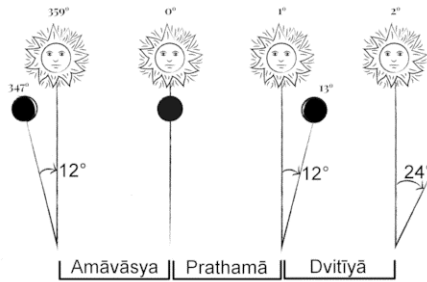

# CALENDAR EXPLANATION

वशिष्टा॥ यस्मिन् पक्षे यत्र काले येन दृग्गणितैक्यम्। दृश्यते तेन पक्षेण कुर्यात्तिथ्यादिनिर्णयम्॥

**Biggest misconception is “Indian Hindu festivals observance date in the Indian calendar / panchang is applicable for all location in world”.** We use our favorite Panchangam from India to find an observance date for an Indian festival. Observance dates from Indian Panchangam is valid only in India and is not transferrable to other locations. Another misconception arises due to the time zones/differences is as USA/Canada and Europe is behind in time then Festival will come a day later in USA/Canada and Europe. This is incorrect. If Seattle/Vancouver/California is 13 hours 30 minutes behind Indian Standard Time and say an event is happening in India at 8 AM then will it be the previous day in USA/Canada. You'll subtract 13 hours 30 minutes from 8 AM. Which gives 6 hours 30 PM the previous day in USA/Canada Pacific Time Zone. **Tithis, Nakshatras, Yoga and Karana are such events, as they end at the same instance all over the world.** After calculating tithi and nakshatra endtimes per local timezone, the rules used to determine festivals. The local factors like like Sunrise, Sunset, Moonrise, and Moonset are used along with Tithi to determine festivals. Hence, sometimes festivals may appear on the same day as India or a day before in the countries west of India. The countries east of India the festival may appear on the same date as India or a day later.

**Hindu day changes at the sunrise (not midnight),** a Hindu day (Vaar) is from one sunrise to another. The Hindu date or tithi doesn't change at the midnight, and it is not always fixed 24 hours long it can be anything between 19 to 26 hours. Each 12 degrees distance between the Sun and the Moon is Tithi. Panchangam