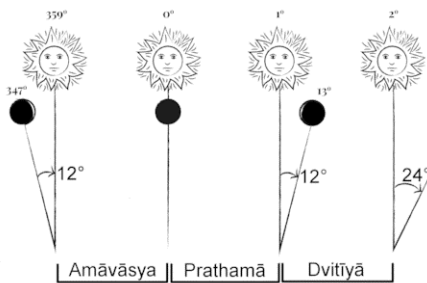

Hindu day changes at the sunrise (not midnight), a Hindu day (Vaar) is from one sunrise to another. The Hindu date or tithi doesn't change at the midnight, and it is not always fixed 24 hours long it can be anything between 19 to 26 hours. Each 12 degrees distance between the Sun and the Moon is Tithi. Panchangam