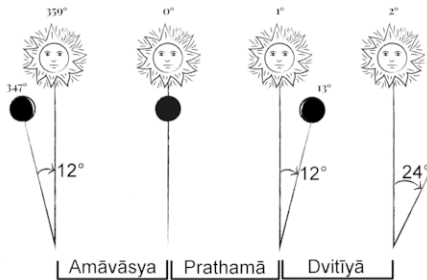

Hindu day changes at the sunrise (not midnight), a Hindu day (Vaar) is from one sunrise to another. The Hindu date or tithi doesn't change at the midnight, and it is not always fixed 24 hours long it can be anything between 19 to 26 hours. Each 12 degrees distance between the Sun and the Moon is Tithi.

Panchangam contains two types of calculations: **Local coordinates like longitude and latitude:** Sunrise, Sunset, Moonrise, Moonset depends on this set. **The Geocentric astronomical positions for the Sun and the Moon.** The tithi, nakshatra, yoga and karana are based on this set of calculations. This astronomical phenomenon happens instantly at the same moment on the earth everywhere, and hence thithis, nakshatra will begin and end at the same time / instance all over the world and we must convert them to our standard time. Indian panchang makers convert this ending times to Indian time.