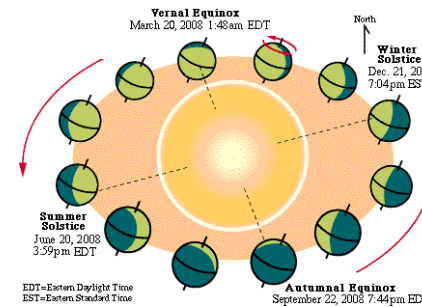

Earth's tilt of 23.45 degrees. The Earth orbits around Sun with this tilt. When the tilt is facing the Sun, we get summer and when the tilt is away from the Sun we get winter. This tilt it creates a phenomenon like the Sun travels north and south of the equator. The Uttarayana (Winter Solstice) is the Sun appearing to move north. The Dakshinayana (Summer Solstice) is the Sun appearing to move towards South. This causes seasons, equinoxes and solstices. There is a common misconception that Makara Samkranti is the Uttarayana. This is because at one point in time Sayana and Nirayana Zodiac were same. Every year equinoxes slides by 50 seconds due to precision of equinoxes, giving birth to Ayanamsha and causing Makara Samkranti to slide further. If you think Makara Samkranti is Uttarayana then as it is sliding it will come in June after 9000 years. All Drigganitha Panchanga makers like mypanchang, Rastriya Panchang, Janmabhumi Panchang, will use the position of the tropical Sun to determine Uttarayana and Dakshinayana. Hence January 14th isn't Uttarayana. Actual Uttarayana occurs on December 21st/22nd of every year. The same for Rutu. Rutus are always observed based on Tropical position of Sun.

About myPanchang.com: myPanchang.com is the leading panchang maker providing the most accurate panchagam for over more than 394 cities all over the world based on highly accurate driga ganitha. Most temples in the world rely on myPanchang.com for accurate Panchang data and festival observance times. For more details please visit <http://www.mypanchang.com>.

Panchangam Data

Festivals & Muhurthas Calculated by

Advisors

2020 Calendar Acknowledgements

mypanchang.com
<http://www.mypanchang.com>

Pandit Mahesh Shastriji
Panchang Ganitha, Panchang Siddhanti
mypanchang.com
Seattle, WA USA

Dr. Ramchandra Joisa, Sistla Somayajulu
mypanchang.com
World's leading Panchanga Maker