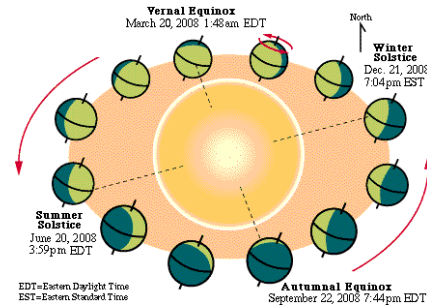

Uttarayana/Dakshinayana: The season occur based on earth's position around the Sun. This is due to Earth's tilt of 23.45 degrees. The Earth orbits around Sun with this tilt. When the tilt is facing the Sun, we get summer and when the tilt is away from the Sun we get winter. This tilt it creates a phenomenon like the Sun travels north and south of the equator. The Uttarayana (Winter Solstice) is the Sun appearing to move north. The Dakshinayana (Summer Solstice) is the Sun appearing to move towards South. This causes seasons, equinoxes and solstices. There is a common misconception that Makara Samkranti is the Uttarayana. This is because at one point in time Sayana and Nirayana Zodiac were same. Every year equinoxes slides by 50 seconds due to precision of equinoxes, giving birth to Ayanamsha and causing Makara Samkranti to slide further. If you think Makara Samkranti is uttarayana then as it is sliding it will come in June after 9000 years. All Drigganitha Panchanga makers like mypanchang, Rastriya Panchang, Janmabhumi Panchang, will use the position of the tropical Sun to determine Uttarayana and Dakshinayana. Hence January 14th isn't Uttarayana. Actual Uttarayana occurs on December 21st/22nd of every year. The same for Ritu. Ritus are always observed based on Tropical position of Sun.