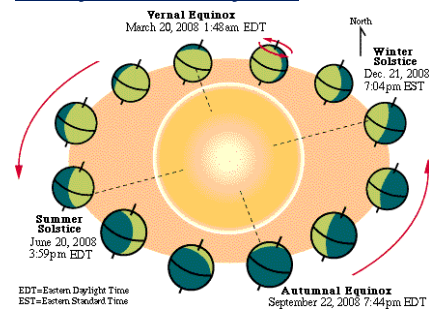

About myPanchang.com: myPanchang.com is the leading panchang maker providing the most accurate panchagam for over more than 394 cities all over the world based on highly accurate driga ganitha. Most temples in the world rely on myPanchang.com for accurate Panchang data and festival observance times. For more details please visit <http://www.mypanchang.com>.

Panchangam Data

Festivals & Muhurthas Calculated by

Advisors

2020 Calendar Acknowledgements

mypanchang.com

<http://www.mypanchang.com>

Pandit Mahesh Shastriji

Panchang Ganitha, Panchang Siddhanti

mypanchang.com

Seattle, WA USA

Dr. Ramchandra Joisa, Sistla Somayajulu

mypanchang.com

World's leading Panchanga Maker