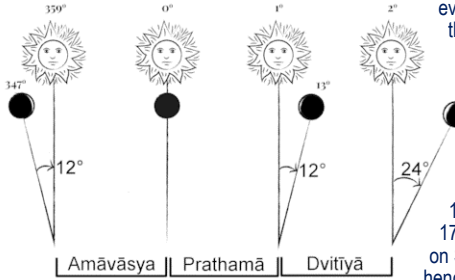

Hindu day changes at the sunrise (not midnight). a Hindu day (Vaar) is from one sunrise to another. The Hindu date or tithi doesn't change at the midnight, and it is not always fixed 24 hours long it can be anything between 19 to 26 hours. Each 12 degrees distance between the Sun and the Moon is Tithi. Panchangam contains two types of calculations: **Local coordinates like longitude and latitude:** Sunrise, Sunset, Moonrise, Moonset depends on this set. **The Geocentric astronomical positions for the Sun and the Moon.** The tithi, nakshatra, yoga and karana are based on this set of calculations. This astronomical phenomenon happens instantly at the same moment on the earth everywhere, and hence thithis, nakshatra will begin and end at the same time / instance all over the world and we must convert them to our standard time. Indian panchang makers convert this ending times to Indian time. Likewise, we need to convert it to our time zone for America/Canada or other country for that matter.