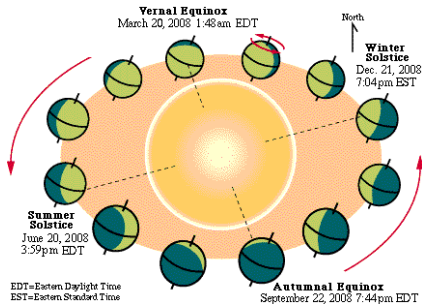

Uttarayana/Dakshinayana: The season occur based on earth's position around the Sun. This is due to Earth's tilt of 23.45 degrees. The Earth orbits around Sun with this tilt. When the tilt is facing the Sun, we get summer and when the tilt is away from the Sun we get winter. This tilt it creates a phenomenon like the Sun travels north and south of the equator. The Uttarayana (Winter Solstice) is the Sun appearing to move north. The Dakshinayana (Summer Solstice) is the Sun appearing to move towards South. This causes seasons, equinoxes and solstices. There is a common misconception that Makara Samkranti is the Uttarayana. This is because at one point in time Sayana and Nirayana Zodiac were same. Every year equinoxes slides by 50 seconds due to precision of equinoxes, giving birth to Ayanamsha and causing Makara Samkranti to slide further. If you think Makara Samkranti is uttarayana then as it is sliding it will come in June after 9000 years. All Drigganitha Panchanga makers like mypanchang, Rastriya Panchang, Janmabhumi Panchang, will use the position of the tropical Sun to determine Uttarayana and Dakshinayana. Hence January 14th is nost Uttarayana. Actual Uttarayana occurs on December 21st/22nd of every year. The same for Ratu. Ratus are always observed based on Tropical position of Sun.

About myPanchang.com: myPanchang.com is the leading panchang maker providing the most accurate panchagam for over more than 394 cities all over the world based on highly accurate driga ganitha. Most temples in the world rely on myPanchang.com for accurate Panchang data and festival observance times. For more details please visit <http://www.mypanchang.com>.

2020 Calendar Acknowledgements

Panchangam Data

mypanchang.com
<http://www.mypanchang.com>

Festivals & Muhurthas Calculated by

Dr. Ramchandra Joisa, Sistla Somayajulu

Pandit Mahesh Shastriji
Panchang Ganitha, Panchang Siddhanti
mypanchang.com
Seattle, WA USA

Advisors

mypanchang.com
World's Leading Panchang Maker