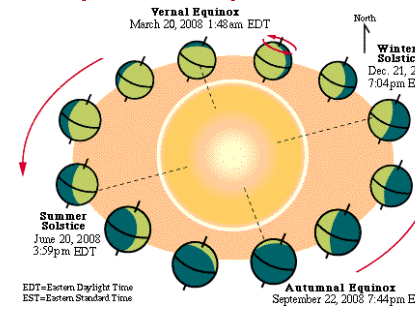

EDT=Eastern Daylight Time
EST=Eastern Standard Time

About myPanchang.com: myPanchang.com is the leading panchang maker providing the most accurate panchagam for over more than 394 cities all over the world based on highly accurate driga ganitha. Most temples in the world rely on myPanchang.com for accurate Panchang data and festival observance times. For more details please visit <http://www.mypanchang.com>.

Calendar Acknowledgements

Panchangam Data
Festivals &
Muhurthas
Calculated by

Dr. Ramchandra Joisa, Sistla Somayajulu

mypanchang.com
World's leading Panchanga Maker

mypanchang.com

Pandit Mahesh Shastriji

Panchang Ganitha, Panchang Siddhanti

mypanchang.com

Seattle, WA USA