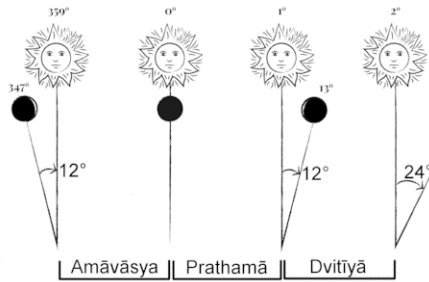

**Hindu day changes at the sunrise (not midnight),** a Hindu day (Vaar) is from one sunrise to another. The Hindu date or tithi doesn't change at the midnight, and it is not always fixed 24 hours long it can be anything between 19 to 26 hours. Each 12 degrees distance between the Sun and the Moon is Tithi. Panchangam contains two types of calculations: **Local coordinates like longitude and latitude:** Sunrise, Sunset, Moonrise, Moonset depends on this set. **The Geocentric astronomical positions for the Sun and the Moon.**