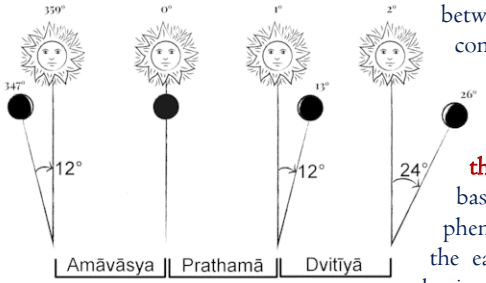

**Hindu day changes at the sunrise (not midnight),** a Hindu day (Vaar) is from one sunrise to another. The Hindu date or tithi doesn't change at the midnight, and it is not always fixed 24 hours long it can be anything between 19 to 26 hours. Each 12 degrees distance between the Sun and the Moon is Tithi. Panchangam contains two types of calculations: **Local coordinates like longitude and latitude:** Sunrise, Sunset, Moonrise, Moonset depends on this set. **The Geocentric astronomical positions for the Sun and the Moon.** The tithi, nakshatra, yoga and karana are based on this set of calculations. This astronomical phenomenon happens instantly at the same moment on the earth everywhere, and hence thithis, nakshatra will begin and end at the same time / instance all over the world