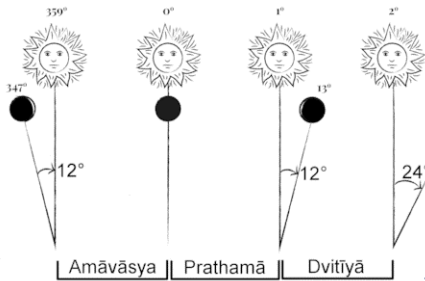

Hindu day changes at the sunrise (not midnight), a Hindu day (Vaar) is from one sunrise to another. The Hindu date or tithi doesn't change at the midnight, and it is not always fixed 24 hours long it can be anything between 19 to 26 hours. Each 12 degrees distance between the Sun and the Moon is Tithi. Panchangam contains two types of calculations: