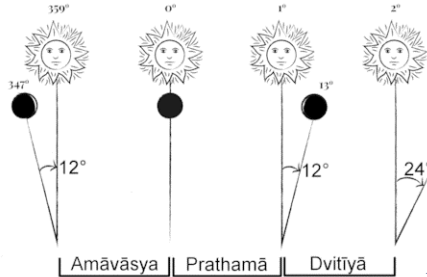

Hindu day changes at the sunrise (not midnight), a Hindu day (Vaar) is from one sunrise to another. The Hindu date or tithi doesn't change at the midnight, and it is not always fixed 24 hours long it can be anything between 19 to 26 hours. Each 12 degrees distance between the Sun and the Moon is Tithi. Panchangam

contains two types of calculations: **Local coordinates like longitude and latitude:** Sunrise, Sunset, Moonrise, Moonset depends on this set. **The Geocentric astronomical positions for the Sun and the Moon.** The tithi, nakshatra, yoga and karana are based on this set of calculations. This astronomical phenomenon happens instantly at the same moment on the earth everywhere, and hence thithis, nakshatra will begin and end at the same time / instance all over the world and we must convert them to our standard time. Indian panchang makers convert this ending times to Indian time.