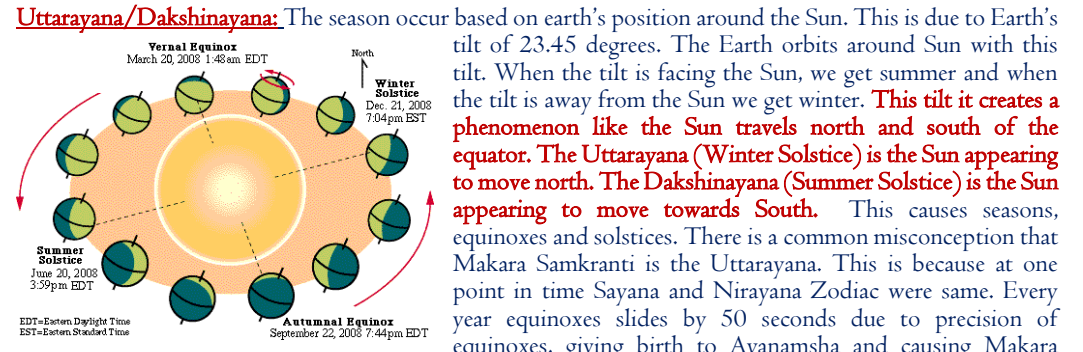

Uttarayana/Dakshinayana: The season occur based on earth's position around the Sun. This is due to Earth's tilt of 23.45 degrees. The Earth orbits around Sun with this tilt. When the tilt is facing the Sun, we get summer and when the tilt is away from the Sun we get winter. **This tilt it creates a phenomenon like the Sun travels north and south of the equator. The Uttarayana (Winter Solstice) is the Sun appearing to move north. The Dakshinayana (Summer Solstice) is the Sun appearing to move towards South.** This causes seasons, equinoxes and solstices. There is a common misconception that Makara Samkranti is the Uttarayana. This is because at one point in time Sayana and Nirayana Zodiac were same. Every year equinoxes slides by 50 seconds due to precision of equinoxes, giving birth to Ayanamsa and causing Makara Samkranti to slide further. If you think Makara Samkranti is uttarayana then as it is sliding it will come in June after 9000 years. **All Drigganitha Panchanga makers like mypanchang, Rastriya Panchang, Janmabhumi Panchang, will use the position of the tropical Sun to determine Uttarayana and Dakshinayana. Hence January 14th isn't Uttarayana. Actual Uttarayana occurs on December 21st/22nd of every year. The same for Rutu. Rutus are always observed based on Tropical position of Sun.**

About myPanchang.com: myPanchang.com is the leading panchang maker providing the most accurate panchagam for over more than 394 cities all over the world based on highly accurate driga ganitha. Most temples in the world rely on myPanchang.com for accurate Panchang data and festival observance times. For more details please visit <http://www.mypanchang.com>.

Calendar Acknowledgements

- Panchangam Data
- Festivals & Muhurthas
- Calculated by
- Advisors

Dr. Ramchandra Joisa, Sistla Somayajulu

mypanchang.com
World's leading Panchanga Maker

mypanchang.com
Pandit Mahesh Shastriji
Panchang Ganitha, Panchang Siddhanti
mypanchang.com
Seattle, WA USA