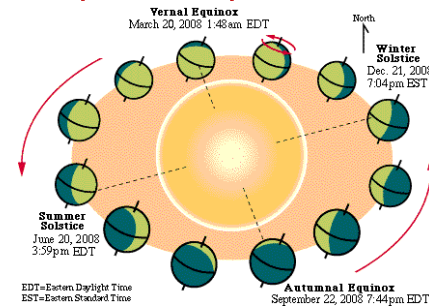

How festivals are determined? The sankathara chaturthi the chaturthi tithi must be prevailing during the moonrise time. Sankathara Chaturthi/Karwa Chauth is celebrated when Chaturthi prevails during moon rise time Moonrise in New Delhi on a given date is at 19:36 and in West Bengal, Kolkatta is at 19:25 PM. Now trititiya ends at 19:32 PM IST. So Kolkatta will celebrate karwa chauth/sankathara chaturthi on the Tomm where as people in New Delhi will celebrate on the same day.

Timings in this calendar are end timings of the Tithi and Nakshatra and for Sun/Moon entering time when it enters a new rashi. If the hour number is greater than 12 it means PM. When the hour number is greater than 23 then it ends on the next English date before sunrise, that means subtract 24 hours from hour to get exact time and take next English date. For example, tithi Amavasya ends at 26:36 on 19th March 2015 it means it ends at 2:36 AM on 20th March.

Uttarayana/Dakshinayana: The season occur based on earth's position around the Sun. This is due to