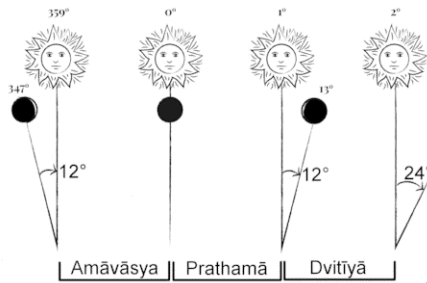

Hindu day changes at the sunrise (not midnight), a Hindu day (Vaar) is from one sunrise to another. The Hindu date or tithi doesn't change at the midnight, and it is not always fixed 24 hours long it can be anything between 19 to 26 hours. Each 12 degrees distance between the Sun and the Moon is Tithi. Panchangam contains two types of calculations: **Local coordinates like longitude and latitude:** Sunrise, Sunset, Moonrise, Moonset depends on this set. **The Geocentric astronomical positions for the Sun and the Moon.** The tithi, nakshatra, yoga and karana are based on this set of calculations. This astronomical phenomenon happens instantly at the same moment on the earth everywhere, and hence thithis, nakshatra will begin and end at the same time / instance all over the world